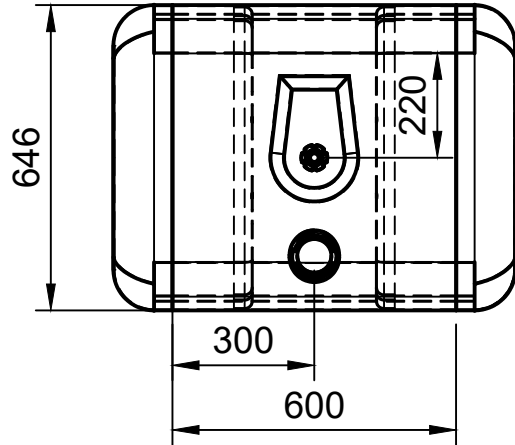

A (1:7)

1/2" MALE-FEMALE TREAD

MERCEDES OEM : A9604705502

KOCAELİ METAL DEPO
 +902623711442-46
 gokhan.tunali@kmd.com.tr
 www.kmd.com.tr

TITLE:
 695X646X850 MERCEDES FUEL TANK

PRODUCT CODE: 7065085001	DATE:	LITER: 320 L
-----------------------------	-------	-----------------

DRAWN :	MATERIAL:		
APPROVED:	WEIGHT :	DWG NO:	
CUSTOMER:	SCALE : 1:16	SHEET 1 OF 1	A4